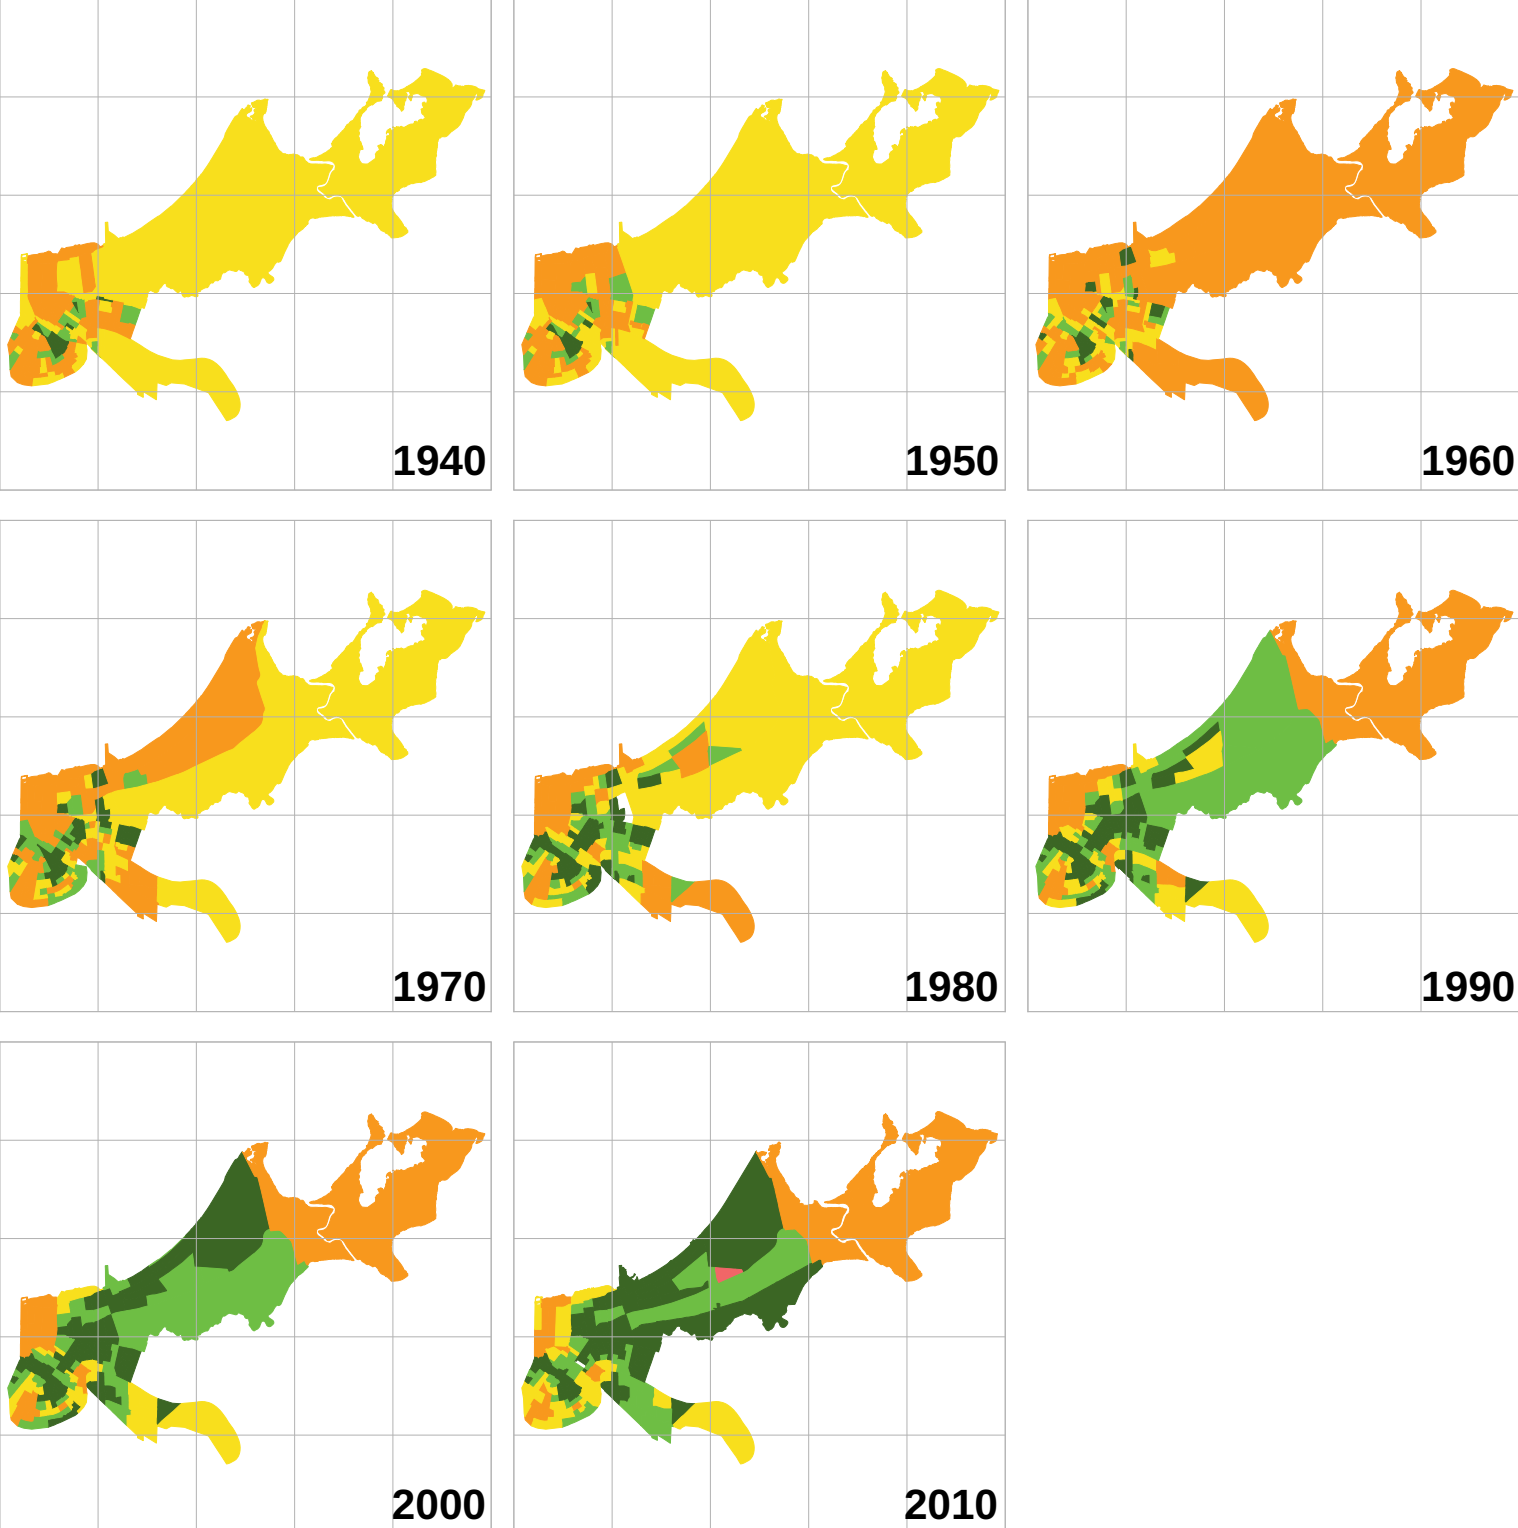

# Racial composition in the Orleans County, LA (New Orleans)

**Low diversity**

White Black Asian Hispanic Other

**Medium diversity**

White Black Asian Hispanic Other

**High diversity**  **Uninhabited or no data**

0 10 20 km